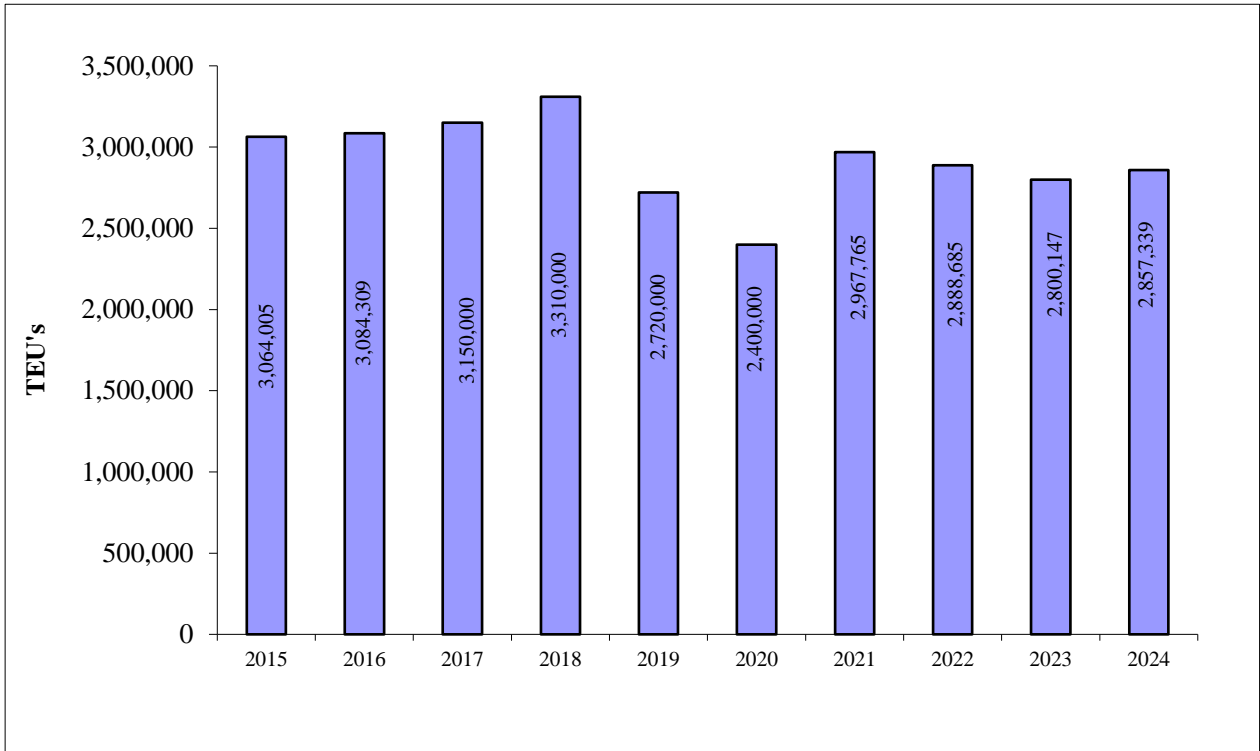

### Cargo Throughput at Malta Freeport (TEU's)